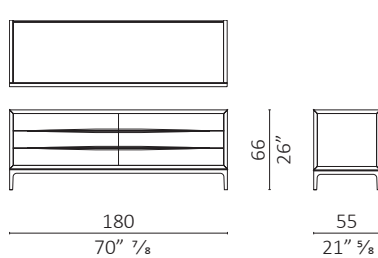

Brad cassettera e comodini / chest of drawers and bedside table

design Studio CC

Caratteristiche tecniche - Cassettera con 6 o 8 cassetti e comodino con 2 cassetti realizzati in massello di noce americano e multistrato impiallacciato, piano in legno.

Technical features - Chest of 6 or 8 drawers and bedside table with 2 drawers made in solid American walnut and veneered plywood, wooden top.

Brad comodino / bedside table - small

volume m³ 0,181 - kg. 18,5

Brad cassettera / chest of drawers

volume m³ 0,924 - kg. 83

Brad comodino / bedside table - large

volume m³ 0,220 - kg. 21,5

Brad cassettera / chest of drawers

volume m³ 0,893 - kg. 79

Finiture / Finishes

Legno Noce / Wood Walnut