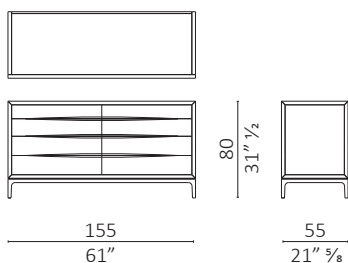

Brad cassettera e comodini / chest of drawers and bedside table

design Studio CC

Caratteristiche tecniche - Cassettera con 6 o 8 cassetti e comodino con 2 cassetti realizzati in massello di noce americano e multistrato impiallacciato, piano in legno.

Technical features - Chest of 6 or 8 drawers and bedside table with 2 drawers made in solid American walnut and veneered plywood, wooden top.

Brad comodino / bedside table - small

volume m³ 0,181 - kg. 18,5

Brad cassettera / chest of drawers

volume m³ 0,924 - kg. 83

Brad comodino / bedside table - large

volume m³ 0,220 - kg. 21,5

Brad cassettera / chest of drawers

volume m³ 0,893 - kg. 79

Finiture / Finishes

Legno Noce / Wood Walnut