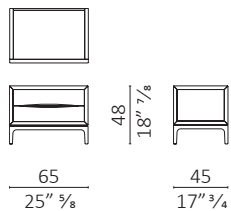

Brad cassettera e comodini / chest of drawers and bedside table

design Studio CC

Caratteristiche tecniche - Cassettera con 6 o 8 cassetti e comodino con 2 cassetti realizzati in massello di noce americano e multistrato impiallacciato, piano in legno.

Technical features - Chest of 6 or 8 drawers and bedside table with 2 drawers made in solid American walnut and veneered plywood, wooden top.

Brad comodino / bedside table - small

volume m³ 0,181 - kg. 18,5

Brad cassettera / chest of drawers

volume m³ 0,924 - kg. 83

Brad comodino / bedside table - large

volume m³ 0,220 - kg. 21,5

Brad cassettera / chest of drawers

volume m³ 0,893 - kg. 79

Finiture / Finishes

Legno Noce / Wood Walnut