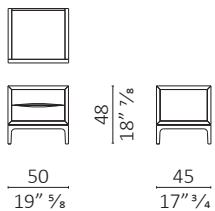

Brad cassettera e comodini / chest of drawers and bedside table

design Studio CC

Caratteristiche tecniche - Cassettera con 6 o 8 cassetti e comodino con 2 cassetti realizzati in massello di noce americano e multistrato impiallacciato, piano in legno.

Technical features - Chest of 6 or 8 drawers and bedside table with 2 drawers made in solid American walnut and veneered plywood, wooden top.

Brad comodino / bedside table - small

volume m³ 0,181 - kg. 18,5

Brad cassettera / chest of drawers

volume m³ 0,924 - kg. 83

Brad comodino / bedside table - large

volume m³ 0,220 - kg. 21,5

Brad cassettera / chest of drawers

volume m³ 0,893 - kg. 79

Finiture / Finishes

Legno Noce / Wood Walnut