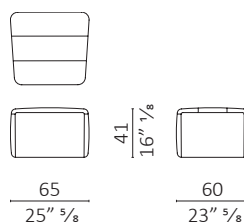

DC 80

c.o.m. (l.mt.4,00/sq.mt.8,50)
volume m³ 0,648 - kg. 57

DC 60

c.o.m. (l.mt.2,90/sq.mt.4,00)
volume m³ 0,332 - kg. 21,5

Finiture / Finishes

Tessuto Velluti e Ciniglie / Fabric Velvet and Chenille

Finiture / Finishes