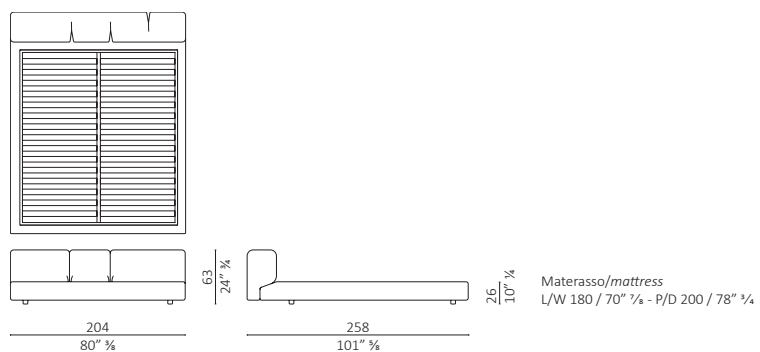

c.o.m. (sq.mt.16,00)
volume m³ 2,178 - **kg.** 167

DC Bed ottone / brass eastern king

c.o.m. (sq.mt.17,00)

DC Bed ottone / brass queen

c.o.m. (sq.mt.15,00)

DC bed

c.o.m. (sq.mt.16,00)
volume m³ 2,178 - **kg.** 155