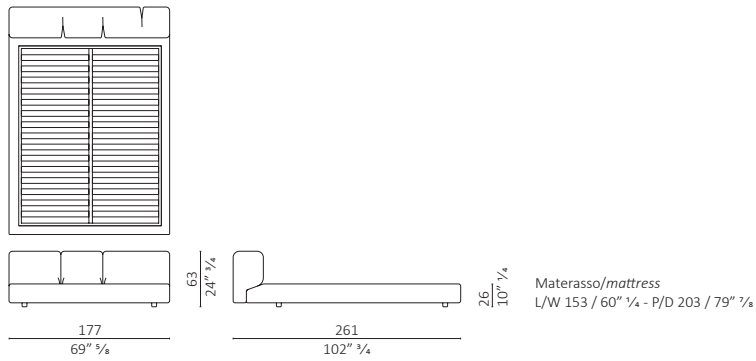

c.o.m. (sq.mt.16,00)
volume m³ 2,178 - **kg.** 167

DC Bed ottone / brass eastern king

c.o.m. (sq.mt.17,00)

DC Bed ottone / brass queen

c.o.m. (sq.mt.15,00)

DC bed

c.o.m. (sq.mt.16,00)
volume m³ 2,178 - **kg.** 155

DC bed queen

c.o.m. (sq.mt.15,00)

DC bed eastern king

c.o.m. (sq.mt.17,00)

Finiture / Finishes

Metallo Ottone / Metal Brass

Ottone brunito
Burnished brass

Pelle / Leather Color Sphere PF