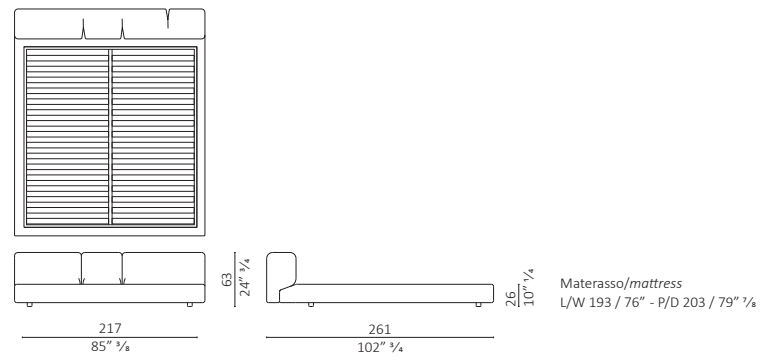

c.o.m. (sq.mt.16,00)
volume m³ 2,178 - **kg.** 167

DC Bed ottone / brass eastern king

c.o.m. (sq.mt.17,00)

DC Bed ottone / brass queen

c.o.m. (sq.mt.15,00)

DC bed

c.o.m. (sq.mt.16,00)
volume m³ 2,178 - **kg.** 155

DC bed queen

c.o.m. (sq.mt.15,00)

DC bed eastern king

c.o.m. (sq.mt.17,00)

Finiture / Finishes

Metallo Ottone / Metal Brass

Ottone brunito
Burnished brass

Pelle / Leather Color Sphere PF