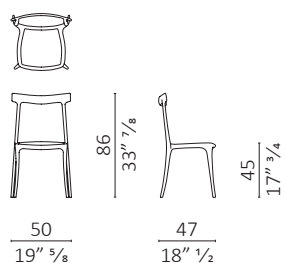

P.J.'s Chair

design Roberto Lazzeroni

Caratteristiche tecniche - Sedia realizzata in massello di noce americano. Seduta in multistrato imbottita.

Technical features - Chair made in solid American walnut. Seat in upholstered plywood.

c.o.m. (l.mt.0,40/sq.mt.0,60)

volume m³ 0,466x2 - **kg.** 10

Finiture / Finishes

Legno Noce / Wood Walnut

Noce
Walnut

Noce dark
Walnut dark

Noce moka
Walnut moka

Noce brown
Walnut brown