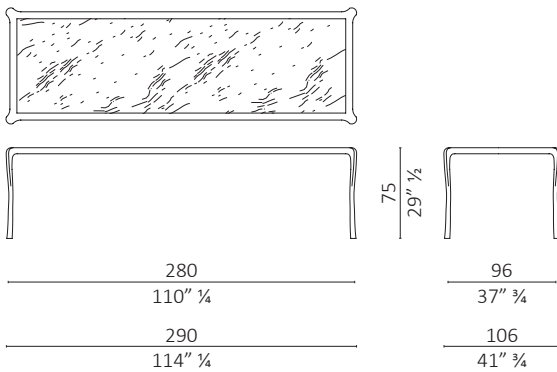

Whity rettangolare / rectangular

volume m³ 4,476 - kg. 185

Finiture / Finishes

Legno Noce / Wood Walnut