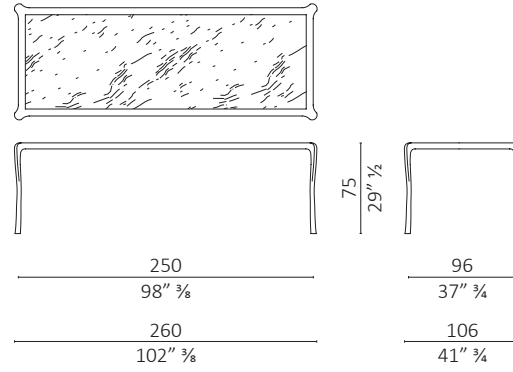

Note - Whity table in the rectangular and square version can be customized without additional charge considering the price of the table with size immediately above the customized version requested. The dimensions should not be exceeded 200x200 cm for the square version and 280x100 cm for the rectangular version. Please specify the glass finish: transparent, bronzed or smoked. To specify wood finish for tables with marble top. Consider a 3% reduction on the price for tables in the finish brown with marble top.

Whity rettangolare / rectangular

volume m³ 2,988 - kg. 93,5

Whity quadrato / square

volume m³ 4,574 - kg. 67

Whity rettangolare / rectangular

volume m³ 2,836 - kg. 58

Whity quadrato / square

volume m³ 3,077 - kg. 51

Whity rettangolare / rectangular

volume m³ 2,555 - kg. 54,5

Whity rettangolare / rectangular

volume m³ 2,836 - kg. 58

Whity rettangolare / rectangular

volume m³ 3,478 - kg. 137,5

Whity rettangolare / rectangular

volume m³ 3,787 - kg. 175

Whity rettangolare / rectangular

volume m³ 4,476 - kg. 185

Finiture / Finishes

Legno Noce / Wood Walnut

Noce
Walnut

Noce dark
Walnut dark

Noce moka
Walnut moka