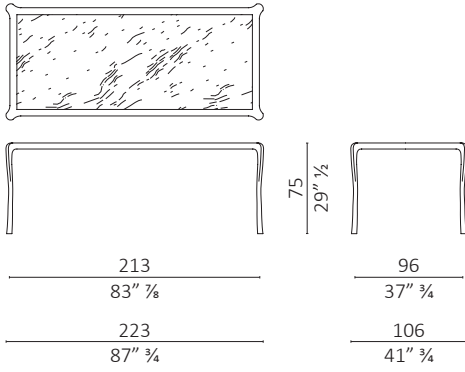

Note - Whity table in the rectangular and square version can be customized without additional charge considering the price of the table with size immediately above the customized version requested. The dimensions should not be exceeded 200x200 cm for the square version and 280x100 cm for the rectangular version. Please specify the glass finish: transparent, bronzed or smoked. To specify wood finish for tables with marble top. Consider a 3% reduction on the price for tables in the finish brown with marble top.

Whity rettangolare / rectangular

volume m³ 2,988 - kg. 93,5

Whity quadrato / square

volume m³ 4,574 - kg. 67

Whity rettangolare / rectangular

volume m³ 2,836 - kg. 58

Whity quadrato / square

volume m³ 3,077 - kg. 51

Whity rettangolare / rectangular

volume m³ 2,555 - kg. 54,5

Whity rettangolare / rectangular

volume m³ 2,836 - kg. 58

Whity rettangolare / rectangular

volume m³ 3,478 - kg. 137,5

Whity rettangolare / rectangular

volume m³ 3,787 - kg. 175

Whity rettangolare / rectangular

volume m³ 4,476 - kg. 185

Finiture / Finishes

Legno Noce / Wood Walnut

Noce
Walnut

Noce dark
Walnut dark

Noce moka
Walnut moka