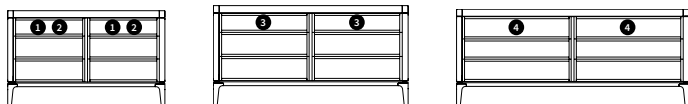

Full comodino/bedside table - small

Full comodino/bedside table - large

Full cassetiera/chest of drawers - small

Full cassetiera/chest of drawers - medium

Full cassetiera/chest of drawers - large

Abaco accessori Full/Full accessories

small - divisorio interno/drawer partition

1

porta gioielli / jewelry box

2

medium - divisorio interno/drawer partition

3

large - divisorio interno/drawer partition

4