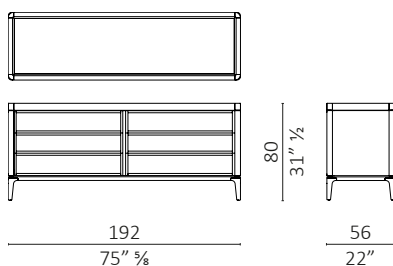

Full design Roberto Lazzeroni

caratteristiche tecniche - comodino e cassetiera con struttura e base realizzati in massello di noce americano, frontali cassetti e pannelli laterali rivestiti in ebano, tessuto, pelle o laccati. piano in legno, vetro colorato o marmo. disponibile versione extra con frontali cassetti e pannelli laterali rivestiti con piccole strisce in massello di noce americano.

technical features - bedside table and chest of drawers with structure and base in solid American walnut, drawer fronts and side panels covered in American walnut, ebony, fabric, leather or lacquered. top in wood, coloured glass or marble. available the version extra with drawer fronts and side panels covered with small strips in solid American walnut.

Full comodino/bedside table - small

Full comodino/bedside table - large

Full cassetiera/chest of drawers - small

Full cassetiera/chest of drawers - medium

Full cassetiera/chest of drawers - large

Abaco accessori Full/Full accessories

small - divisorio interno/drawer partition

1

porta gioielli / jewelry box

2

medium - divisorio interno/drawer partition

3

large - divisorio interno/drawer partition

4