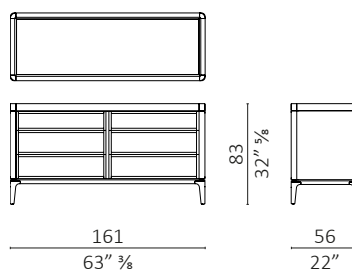

technical features - bedside table and chest of drawers with structure and base in solid American walnut, drawer fronts and side panels covered in American walnut, ebony, fabric, leather or lacquered. top in wood, coloured glass or marble. available the version extra with drawer fronts and side panels covered with small strips in solid American walnut.

Full comodino/bedside table - small

Full comodino/bedside table - large

Full cassetiera/chest of drawers - small

Full cassetiera/chest of drawers - medium

Full cassetiera/chest of drawers - large

Abaco accessori Full/Full accessories

small - divisorio interno/drawer partition

1

porta gioielli / jewelry box

2

medium - divisorio interno/drawer partition

3

large - divisorio interno/drawer partition

4