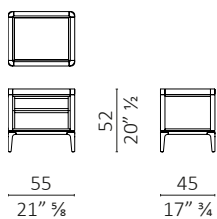

Full comodino/bedside table - small