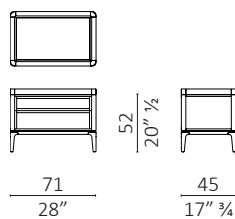

Full comodino/bedside table - large