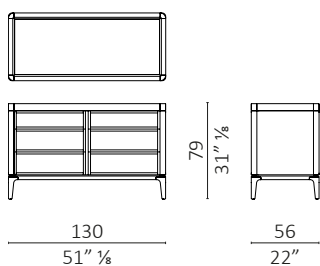

Full cassetiera/chest of drawers - small