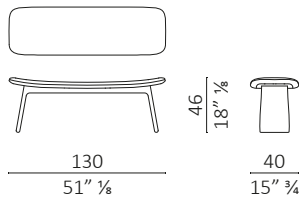

C.O.M. (Fabric/Mt. plain - Fabric/Mt. repeat): 0,6m - 0,8m

N.B: all'ordine specificare la finitura del legno di struttura.

A practical seat that also acts as a side tray, with a structure made of solid ash, and a slightly curved shape of the seat.

C.O.M. (Fabric/Mt. plain - Fabric/Mt. repeat): 0,6mt - 0,8mt

N.B: when ordering specify the wood finish for the structure

DUO Bench L49-P39-H46

c.o.m. (l.mt.0,50)

volume m³ 0,151 - **kg.** 9,5

DUO Bench L130-P40-H46