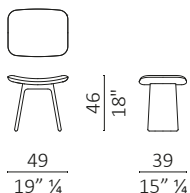

C.O.M. (Fabric/Mt. plain - Fabric/Mt. repeat): 0,6m - 0,8m

N.B: all'ordine specificare la finitura del legno di struttura.

A practical seat that also acts as a side tray, with a structure made of solid ash, and a slightly curved shape of the seat.

C.O.M. (Fabric/Mt. plain - Fabric/Mt. repeat): 0,6mt - 0,8mt

N.B: when ordering specify the wood finish for the structure

DUO Bench L49-P39-H46

c.o.m. (l.mt.0,50)

volume m³ 0,151 - **kg.** 9,5

DUO Bench L130-P40-H46