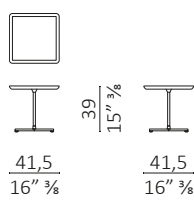

Galimede Light quadrato / square