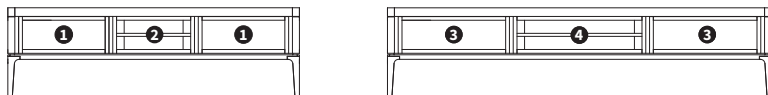

Accessori / Accessories

Divisorio 4 / Partition 4 - H 10

Caratteristiche tecniche - Divisorio cassetto in acero.

Technical features - Internal drawer partition in maple.

1

Divisorio 10 / Partition 10 - H 7

Caratteristiche tecniche - Divisorio cassetto in acero.

Technical features - Internal drawer partition in maple.

1