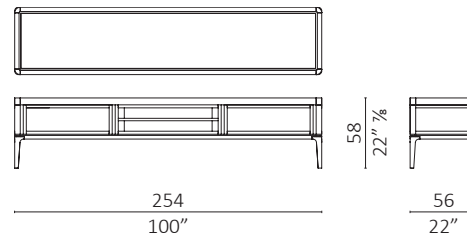

Full TV

c.o.m. (l.mt.0,80/sq.mt.2,00)
volume m³ 1,734 - kg. 165,5

Top

Caratteristiche tecniche - Piano in marmo o in vetro colorato NCS/RAL in alternativa al piano in legno.

Technical features - Marble or NCS/RAL coloured glass top in alternative to wooden top.