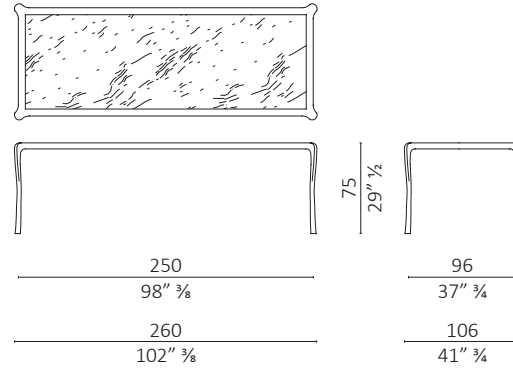

Note - Whity table in the rectangular and square version can be customized without additional charge considering the price of the table with size immediately above the customized version requested. The dimensions should not be exceeded 200x200 cm for the square version and 280x100 cm for the rectangular version. Please specify the glass finish: transparent, bronzed or smoked. To specify wood finish for tables with marble top. Consider a 3% reduction on the price for tables in the finish brown with marble top.

Whity rettangolare / rectangular

volume m³ 2,988 - kg. 93,5

Whity quadrato / square

volume m³ 4,574 - kg. 67

Whity rettangolare / rectangular

volume m³ 2,836 - kg. 58

Whity quadrato / square

volume m³ 3,077 - kg. 51

Whity rettangolare / rectangular

volume m³ 2,555 - kg. 54,5

Whity rettangolare / rectangular

volume m³ 2,836 - kg. 58

Whity rettangolare / rectangular

volume m³ 3,478 - kg. 137,5

Whity rettangolare / rectangular

volume m³ 3,787 - kg. 175

Whity rettangolare / rectangular

volume m³ 4,476 - kg. 185

Finiture / Finishes

Legno Noce / Wood Walnut

Noce
Walnut

Noce dark
Walnut dark

Noce moka
Walnut moka