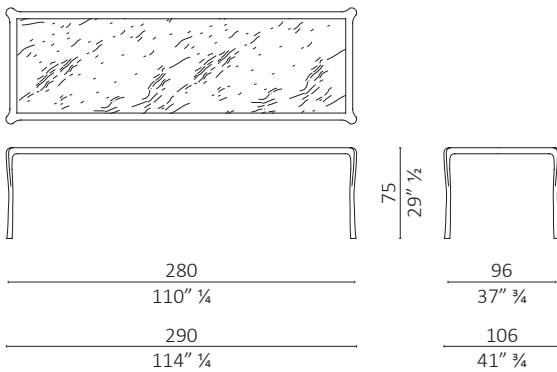

Whity rettangolare / rectangular

volume m³ 4,476 - kg. 185

Finiture / Finishes

Legno Noce / Wood Walnut