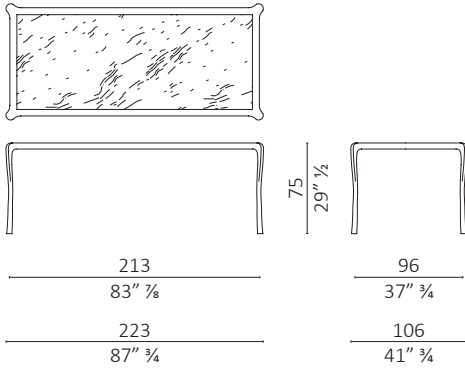

Note - Whity table in the rectangular and square version can be customized without additional charge considering the price of the table with size immediately above the customized version requested. The dimensions should not be exceeded 200x200 cm for the square version and 280x100 cm for the rectangular version. Please specify the glass finish: transparent, bronzed or smoked. To specify wood finish for tables with marble top. Consider a 3% reduction on the price for tables in the finish brown with marble top.

Whity rettangolare / rectangular

volume m³ 2,988 - kg. 93,5

Whity quadrato / square

volume m³ 4,574 - kg. 67

Whity rettangolare / rectangular

volume m³ 2,836 - kg. 58

Whity quadrato / square

volume m³ 3,077 - kg. 51

Whity rettangolare / rectangular

volume m³ 2,555 - kg. 54,5

Whity rettangolare / rectangular

volume m³ 2,836 - kg. 58

Whity rettangolare / rectangular

volume m³ 3,478 - kg. 137,5

Whity rettangolare / rectangular

volume m³ 3,787 - kg. 175

Whity rettangolare / rectangular

volume m³ 4,476 - kg. 185

Finiture / Finishes

Legno Noce / Wood Walnut

Noce
Walnut

Noce dark
Walnut dark

Noce moka
Walnut moka